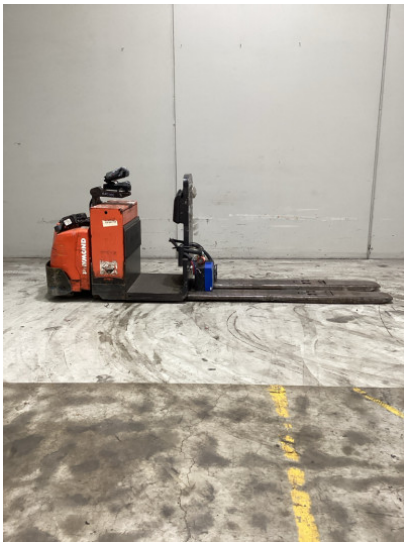

Raymond 8510

**\$0.00**

**Product Type:** Forklift

Specification	Details
Sub-Type	Pallet Truck
Manufacturer	Raymond
Model	8510
Year	2020
Stock Ref	FU23331

## Product Details

**Hours:**

3,794 hrs

**Model Specific:**

8510

**Lift Capacity:**

2.70 t

**Eng Type:**

Electric

**Year:**

2020

**Status:**

Awaiting Arrival

**Lift Height:**

0.20 m

**Charger:**

true

**Stock Reference:**

FU23331

**Max Weight:**

1.60 t

**Closed Height:**

1.60 m